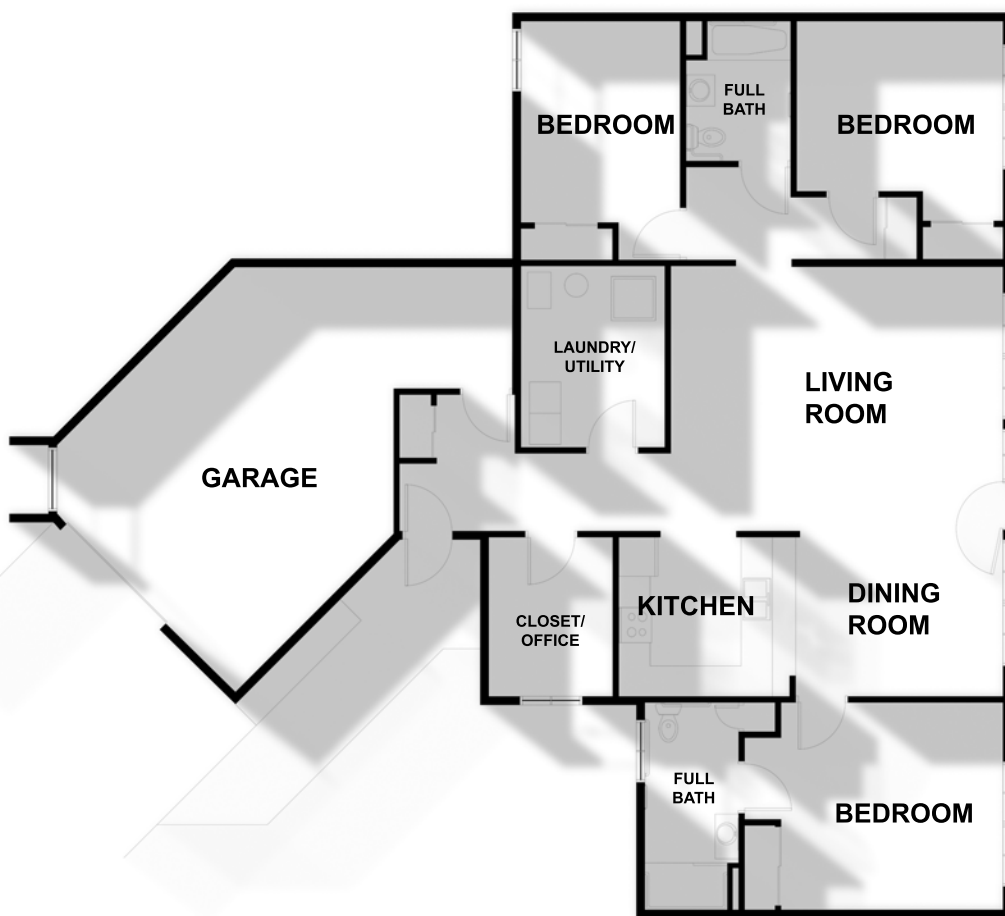

**UNITED STATES COAST GUARD
SECTOR SAULT SAINTE MARIE**

UNIT AMENITIES

- 3 BEDROOM
- 2 BATHROOM
- SINGLE LEVEL DESIGN
- HANDICAP ACCESSIBLE
- OVERSIZED 1 CAR GARAGE
- CARPET IN LIVING ROOM.
- CARPET IN BEDROOMS.
- CONCRETE PATIO IN BACKYARD.
- WASHER AND DRYER HOOKUPS.
- CEILING FANS IN BEDROOMS.
- NATURAL GAS RANGE.
- REFRIGERATOR INCLUDED.
- DISHWASHER INCLUDED.
- VAULTED CEILINGS.

3 BEDROOM SINGLE

1600 SQ. FT